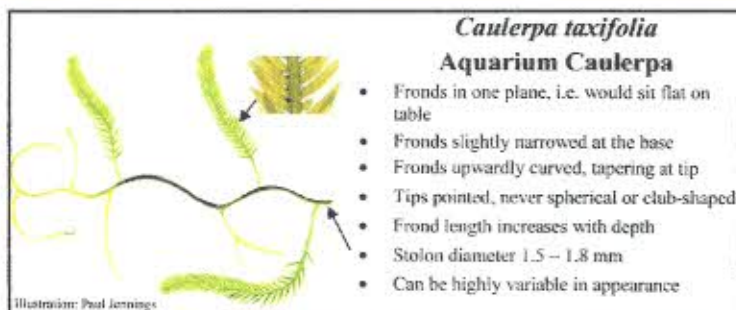

Business Name: Elliston Caravan Park

Proprietor: Troy and Andrea Taylor

Location: Flinders Hwy, Elliston, SA, 5670 (opposite Elliston Jetty)

Postal: PO Box 14, Elliston, SA, 5670

Service: Accommodation, Camping, Cabins, Caravans, Bait n Tackle, Boat Hire, Ice

Phone: 08 86 879 061

Fax: 08 86 879 071

Email: mail@ellistoncaravanpark.com.au

If you think you have evidence of this **red alert** species then call **Fishwatch** on the number below. Note GPS location, latitude, longitude, any shore markers, organism's position, sand/reef depth etc